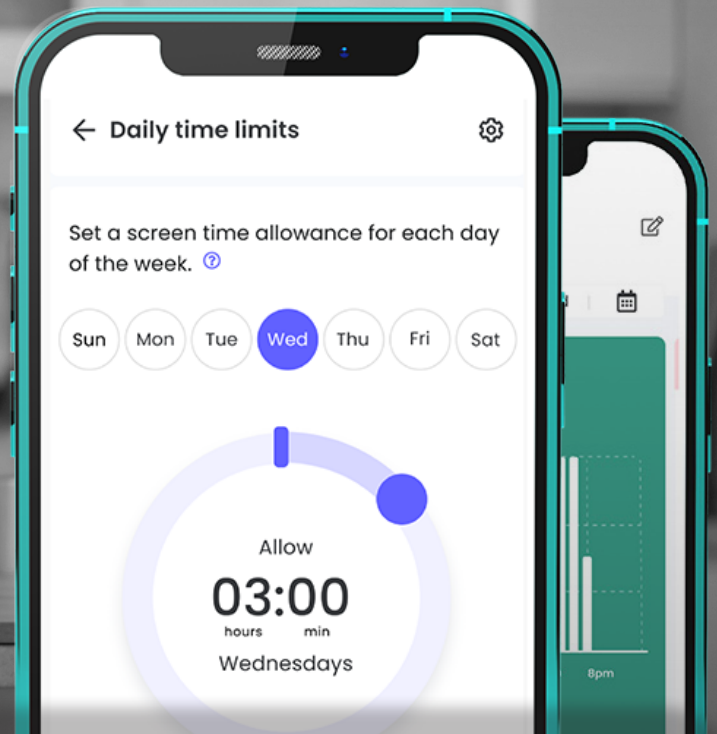

Linewize Connect

Integrated
Parental Controls

With Linewize Connect's parental controls, parents can manage their child's school device outside of school hours, enabling them to cater to their child's individual needs and enabling you to foster a student-centric approach to online safety.

For more information visit
www.linewize.io/parentalcontrols
or use the QR code

Parental Controls Highlights

✓ Set time limits

Embrace a community-driven approach to your student's online safety by empowering parents to take an active role in safeguarding their child's school device outside of school hours.

✓ Visibility control

Allows you to determine what information schools and parents can see during different times of the day.

✓ Safety net always in place

Establish a fixed, minimum cyber safety baseline across all your devices, keeping your students safe online when at school and home.