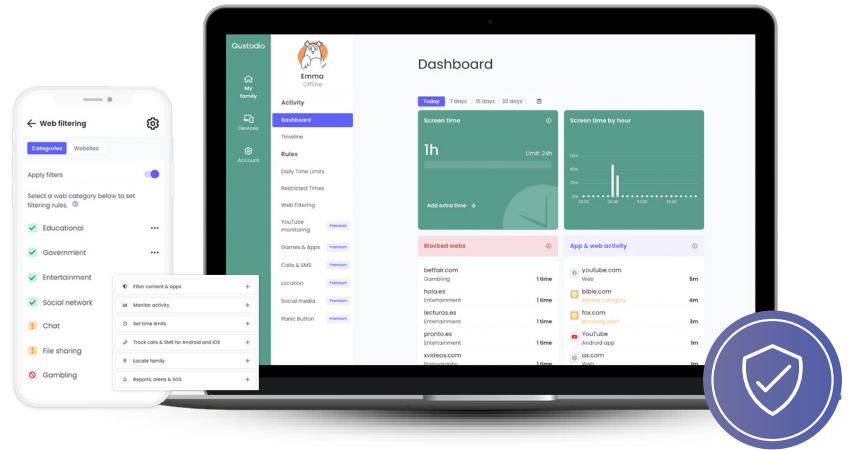

Linewize Connect

Integrated
Parental Controls

With Linewize Connect's parental controls, parents can manage their child's school device outside of school hours, enabling them to cater to their child's individual needs and enabling you to foster a student-centric approach to online safety.

For more information visit
www.linewize.io/parentalcontrols
or use the QR code

Parental Controls Highlights

✓ Set time limits

Embrace a community-driven approach to your student's online safety by empowering parents to take an active role in safeguarding their child's school device outside of school hours.

✓ Visibility control

Allows you to determine what information schools and parents can see during different times of the day.

✓ Safety net always in place

Establish a fixed, minimum cyber safety baseline across all your devices, keeping your students safe online when at school and home.